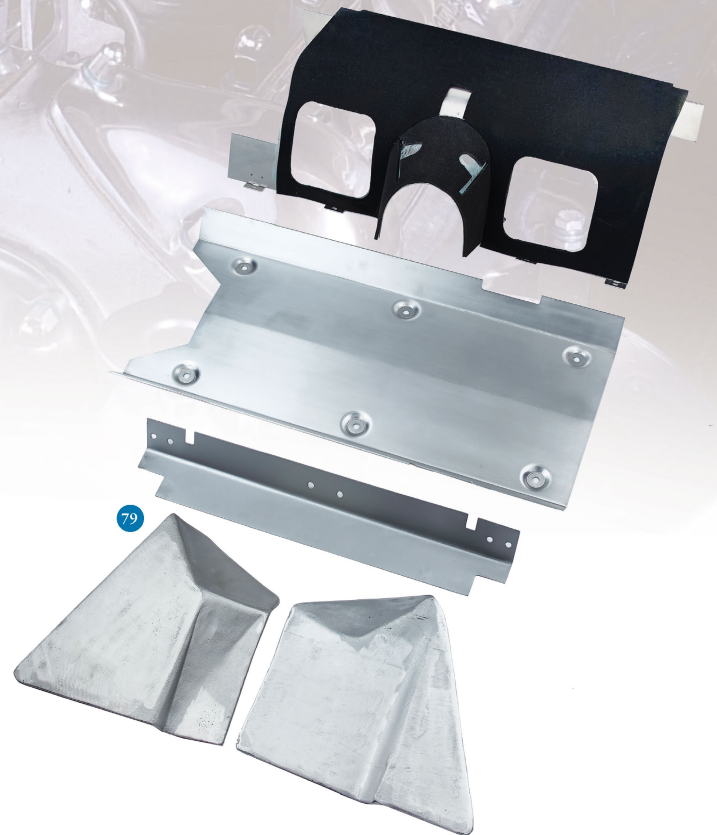

Vicarage Classic Jaguar Parts II

79	C36112 C33827 C34323 C35855 C35856	Heat Shield Set V12	120	BD20887 BD21040	Number Plate Moulding Stud & Nut
80	C18617	Brake Fluid Bottle S1	121	C36818/1	Choke Decal V12
81	C37137	Crank Pulley Large	122	BD44067 BD44066	Heater Decals
82	C32593	Pulley V12	123	BD25659	Badge Fixing Clips
83	BD9925	Rear Bumper Bracket	124	C34867	Clip
84	C32034	Reaction Bracket	125	C34866	Clip
85	BD26707	Air Trunking Hose MarkII	126	C1040/3	Fuel Pipe Clip
86	BD35545/A	Seat Reclining Knob	127	C34864	Clip
87	9291	Rear Reflector	128	C34930	Clip
88	C35781	Heat Shield (Starter Motor)	129	C35604	Clip
89	C33710	Heat Shield	130	C35077	Clip
90	BD37908	Foam Ring Tank	131	C32746/1	3/16 Clip
91	C32649	Pump Mounting Bracket V12	132	C32946/3	5/16 Clip
92	C33125	Connector	133	C32746/3	3/8 Clip
93	BD35897	Wiper Motor Gasket	134	C35611	Clip
94	C25301	Gasket	135	C34964	Clip
95	C35992	Radiator Top Foam	136	C35083	Clip
96	BD40822/2	Mirror Gasket	137	C23762/1	Steering Col Thrust Bearing
97	JS263	Air Con Knob V12	138	C18456	Heater Decal
98	37105	Flap Spindle	139	BD11445	Hot/Cold Decal
99	C34241	Adjustable Bolt	140	C15685/ JMOTIF	Jaguar Badge Top Cowl
100	BD18098	Shake Proof Shim	141	C36972	Adjuster Plate
101	C23270	Hose Bracket	142	C28201	Heat Shield Down Pipes
102	C22257 C45021	Terminal Post	143	C22859	Calliper Mounting
103	C34964	Pipe Clip	144	9993	Rev Counter Moulding
104	C35083	Breather Pipe Clip	145	C38152	Manifold Studs V12
105		SDK MarkII	146	C25728	Manifold Studs V12
106	C35530 C34942	Vacuum Pipes	147	C14852	Steel Pad
107	12292	Anti Rattle Spring	148	C39851/G	Loom Grommet Set
108	C23719	Hose Bracket	149	C35604	Vacuum Pipe Clips
109	BD17146	Grill Badge Clip	150	C32927	Chassis Bar Spacer
110	C4098/2	Side Light Clip	151	12797	Anti Squeal Shim Set V12
111	C5204	Earth Terminal	152	C37763	Oil Feed Elbow
112	BD39095	Centre Clip	153	JS345	Reversing Lens
113	BD37171	Gear	154	C15785 C19649	Dash Screws
114	C32354	HT Cable Separator	155	C35944	Heat Shield Bracket
115	6807	Red Warning Light Lens	156	C23592	Steering Column Bush Set
116	8174	Lens Clip	157	C23593	Steering Column Bush Set
117	C34158	Breather Cap	158	BD19714	Steering Column Housing
118	C12486	Nylon Roller	159		Alternator Kits XK 140/150 E Type S1, S2, S3 MarkII & V8
119	C25426	Drive Dog			